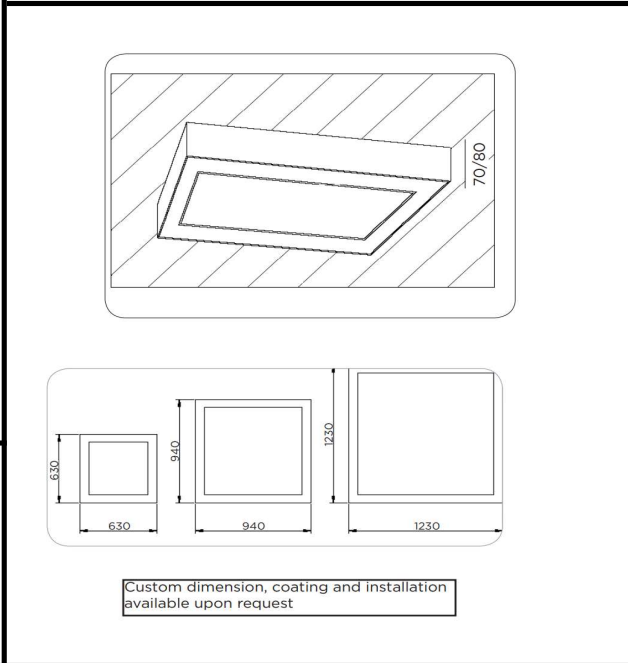

Model Name	Square Ring Surface / DLARSQUDSD-70
Description	Architectural Light

Technical description	Image
-----------------------	-------

Dimension	L=Customised H=60/90/95mm
Frame	Aluminium
Color Tempertaure	4000K
Power	70W
Total Luminous Flux	6300 lm
Efficacy	90 lm/W
IP rating	50
Color Rendering	≥80
Mounting	Surface
Optics	White Opal Diffuser
Dimming	NON-Dimmable
Operating Voltage	220-240 VAC
Standard Lifetime	L70 minimum at 50,000 burning hours

Dimension diagram

Remarks:-

Address: Plot #7 Saroorpur-Nangla Industrial Area,Ballabgarh-Sohna Road,Faridabad-121005
Email: info@sovitron.com